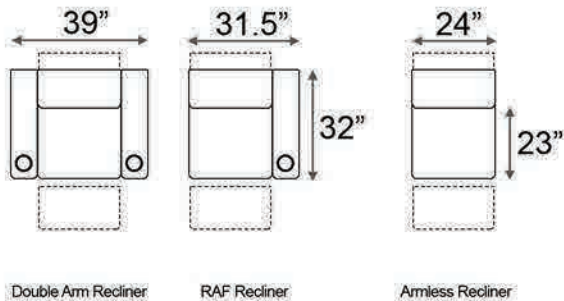

Armrest Width: 7.5"

Distance from wall needed for full recline: 3"

Popular Configurations