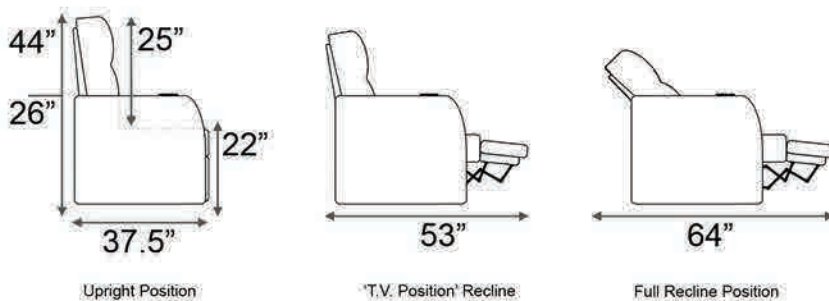

Armrest Width: 7.5"

Distance from wall needed for full recline: 3"

Popular Configurations