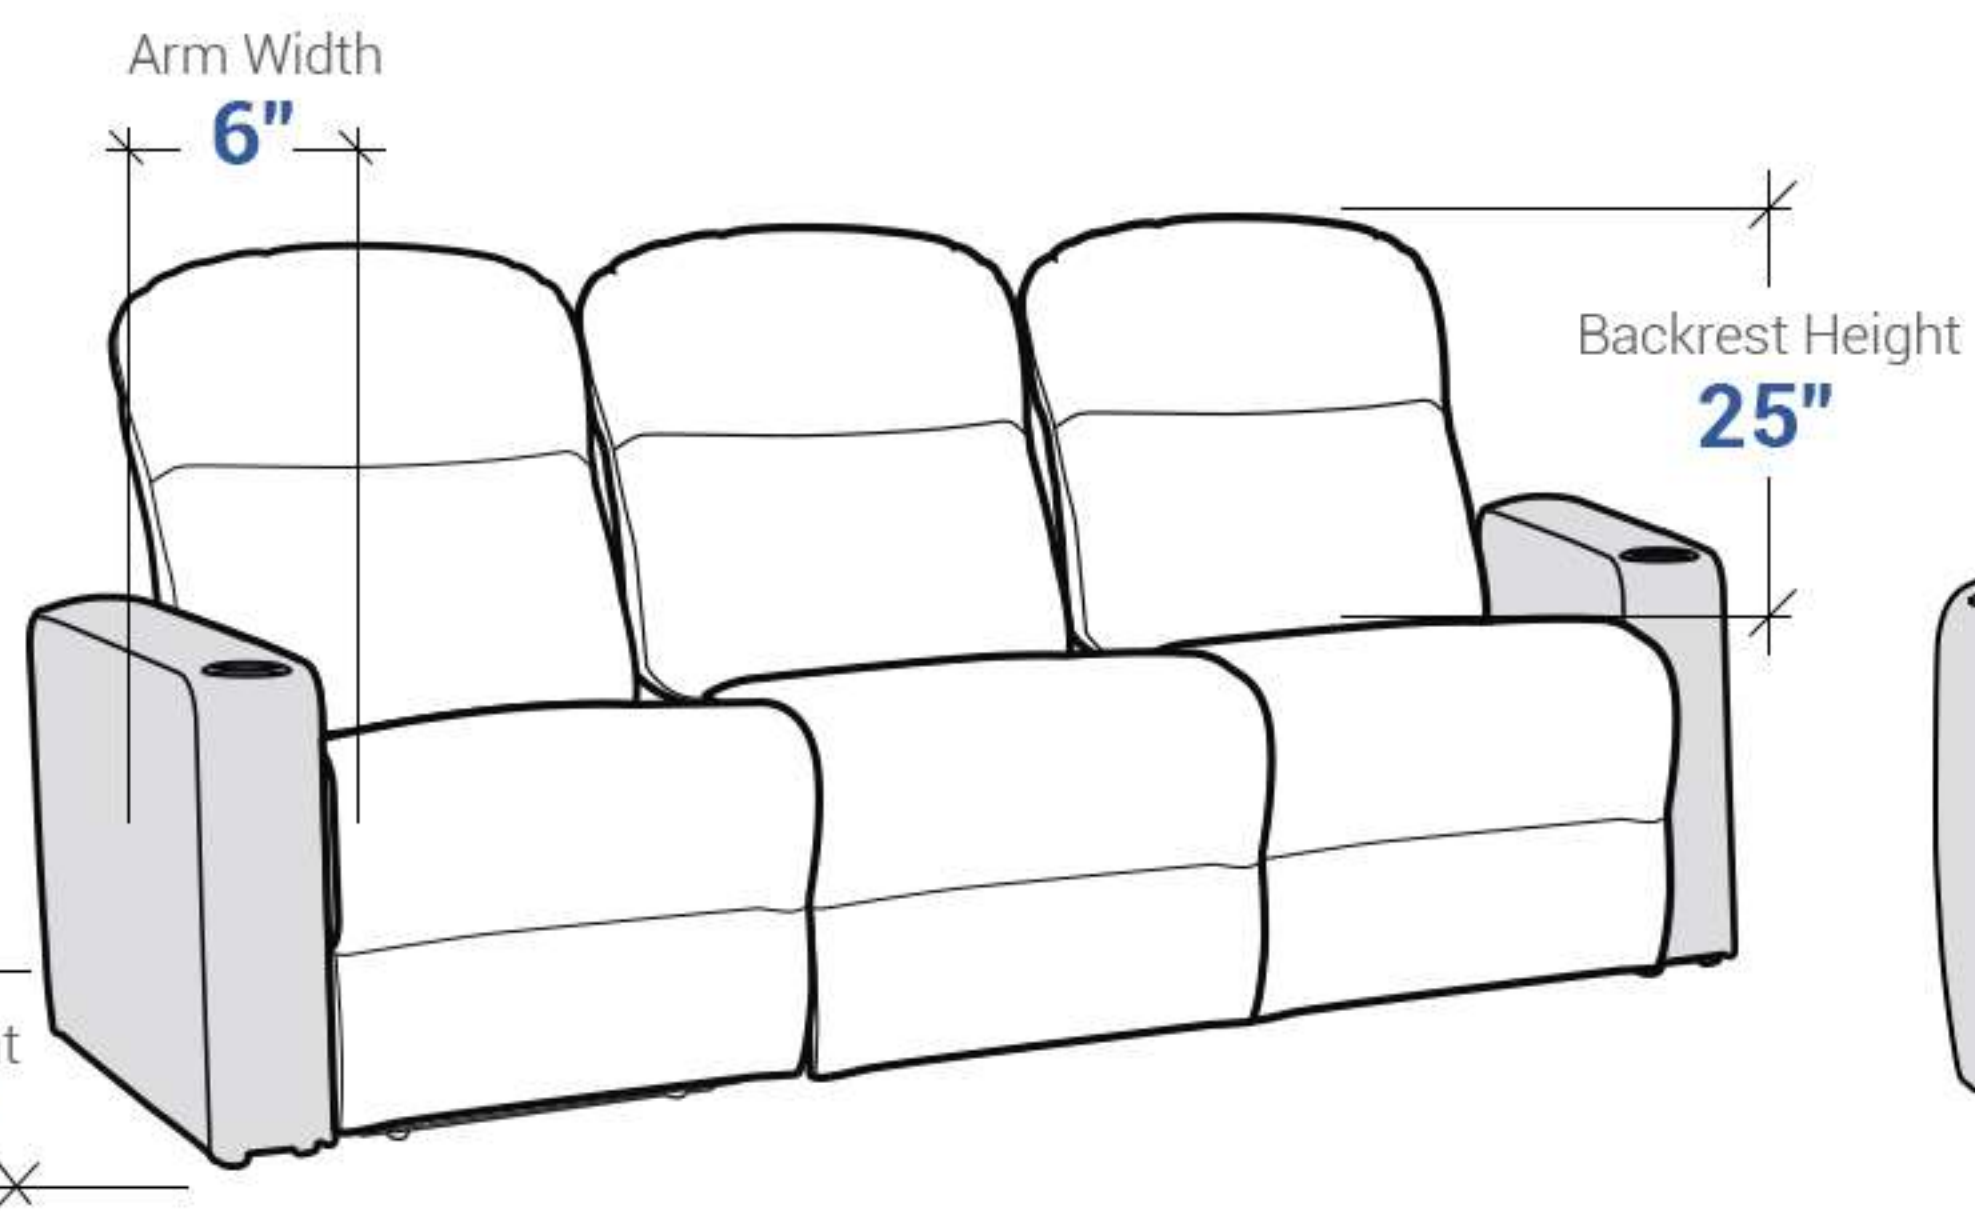

Distance needed from wall for full recline: **6"**

\*Rotate Chair 90° to fit through the door before attaching backrest

\*Rotate Chair 90° to fit through the door before attaching backrest

Distance needed from wall for full recline: **6"**