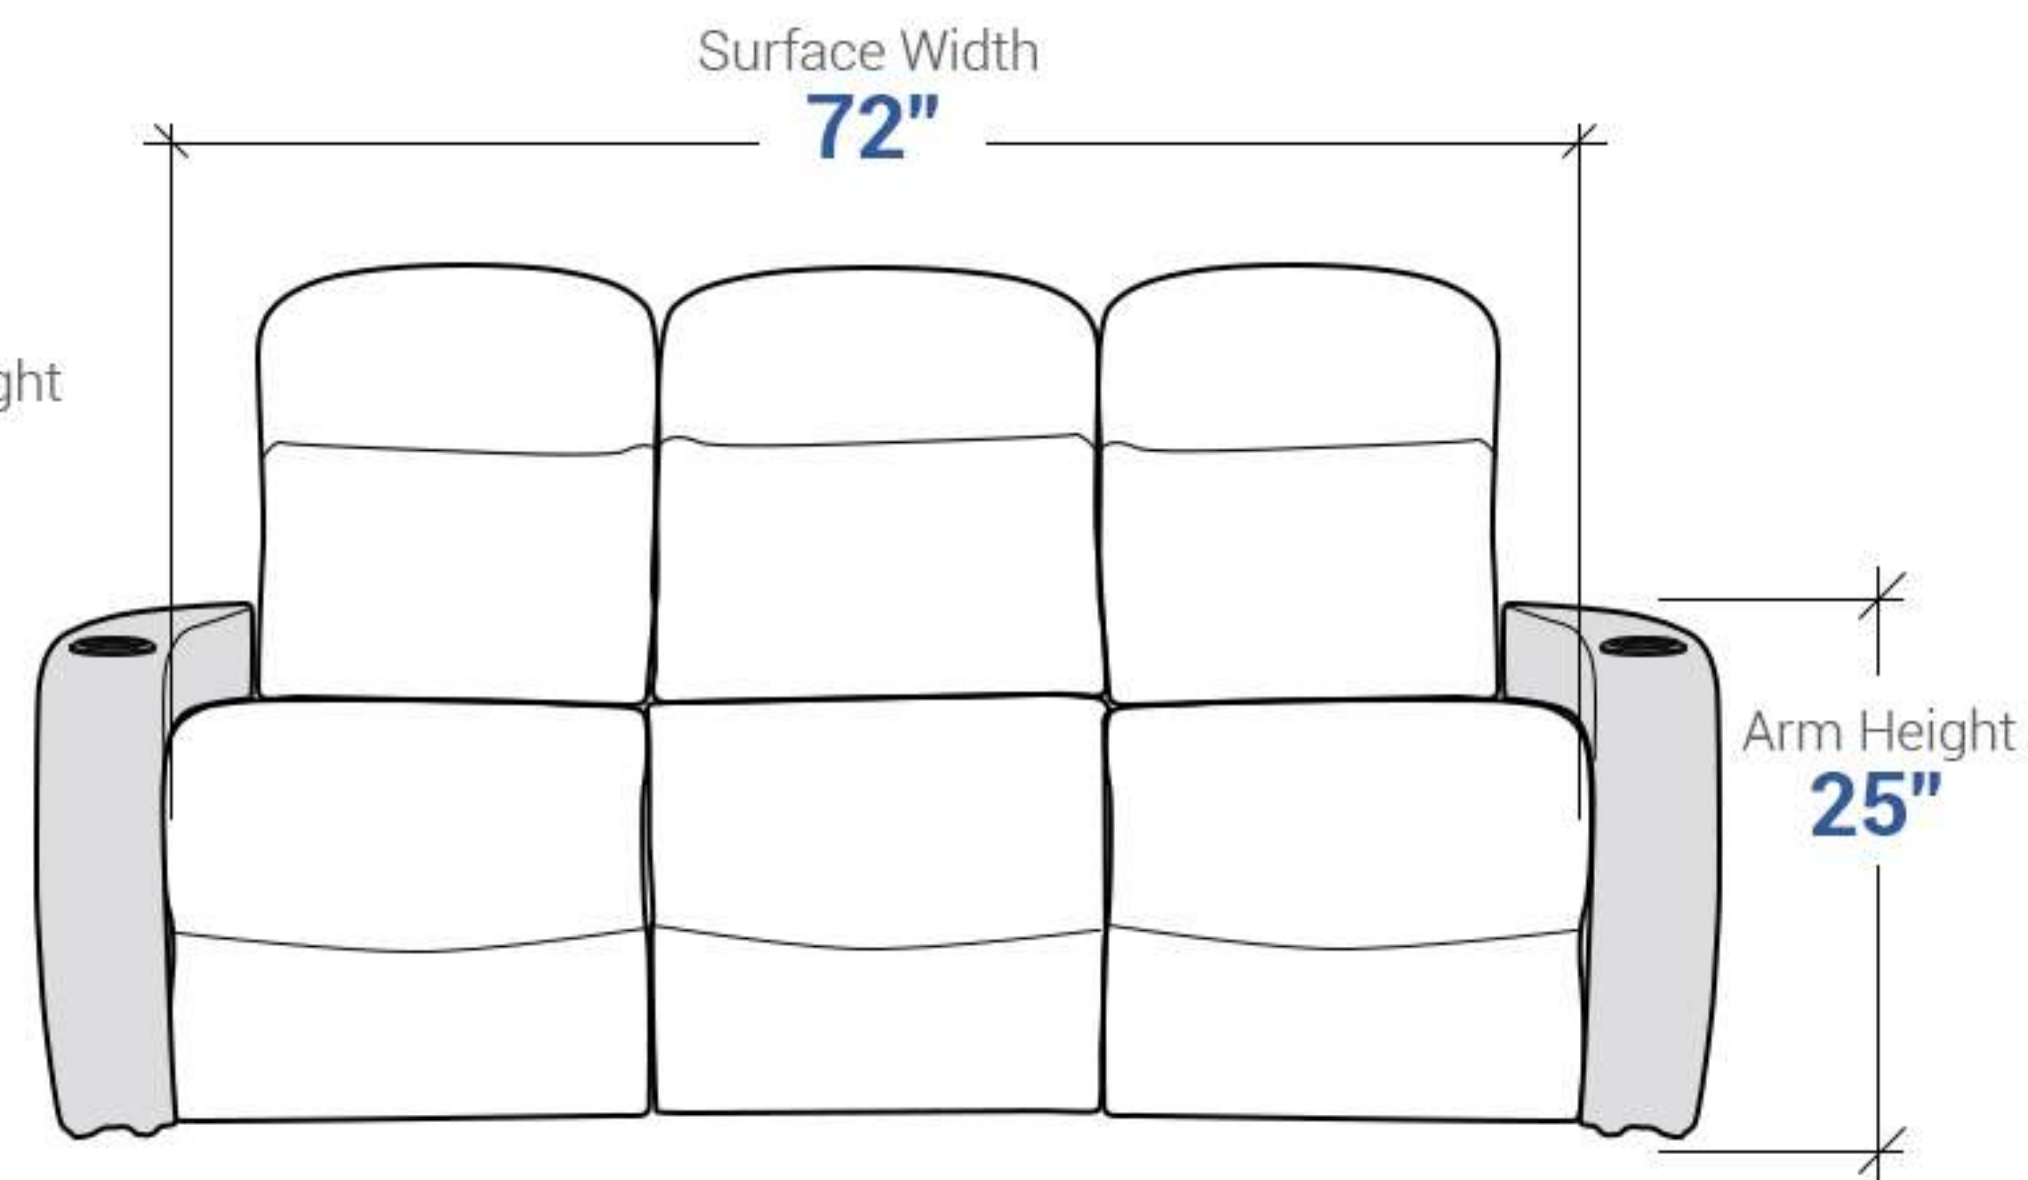

Distance needed from wall for full recline: **6"**

\*Rotate Chair 90° to fit through the door before attaching backrest

\*Rotate Chair 90° to fit through the door before attaching backrest

Distance needed from wall for full recline: **6"**