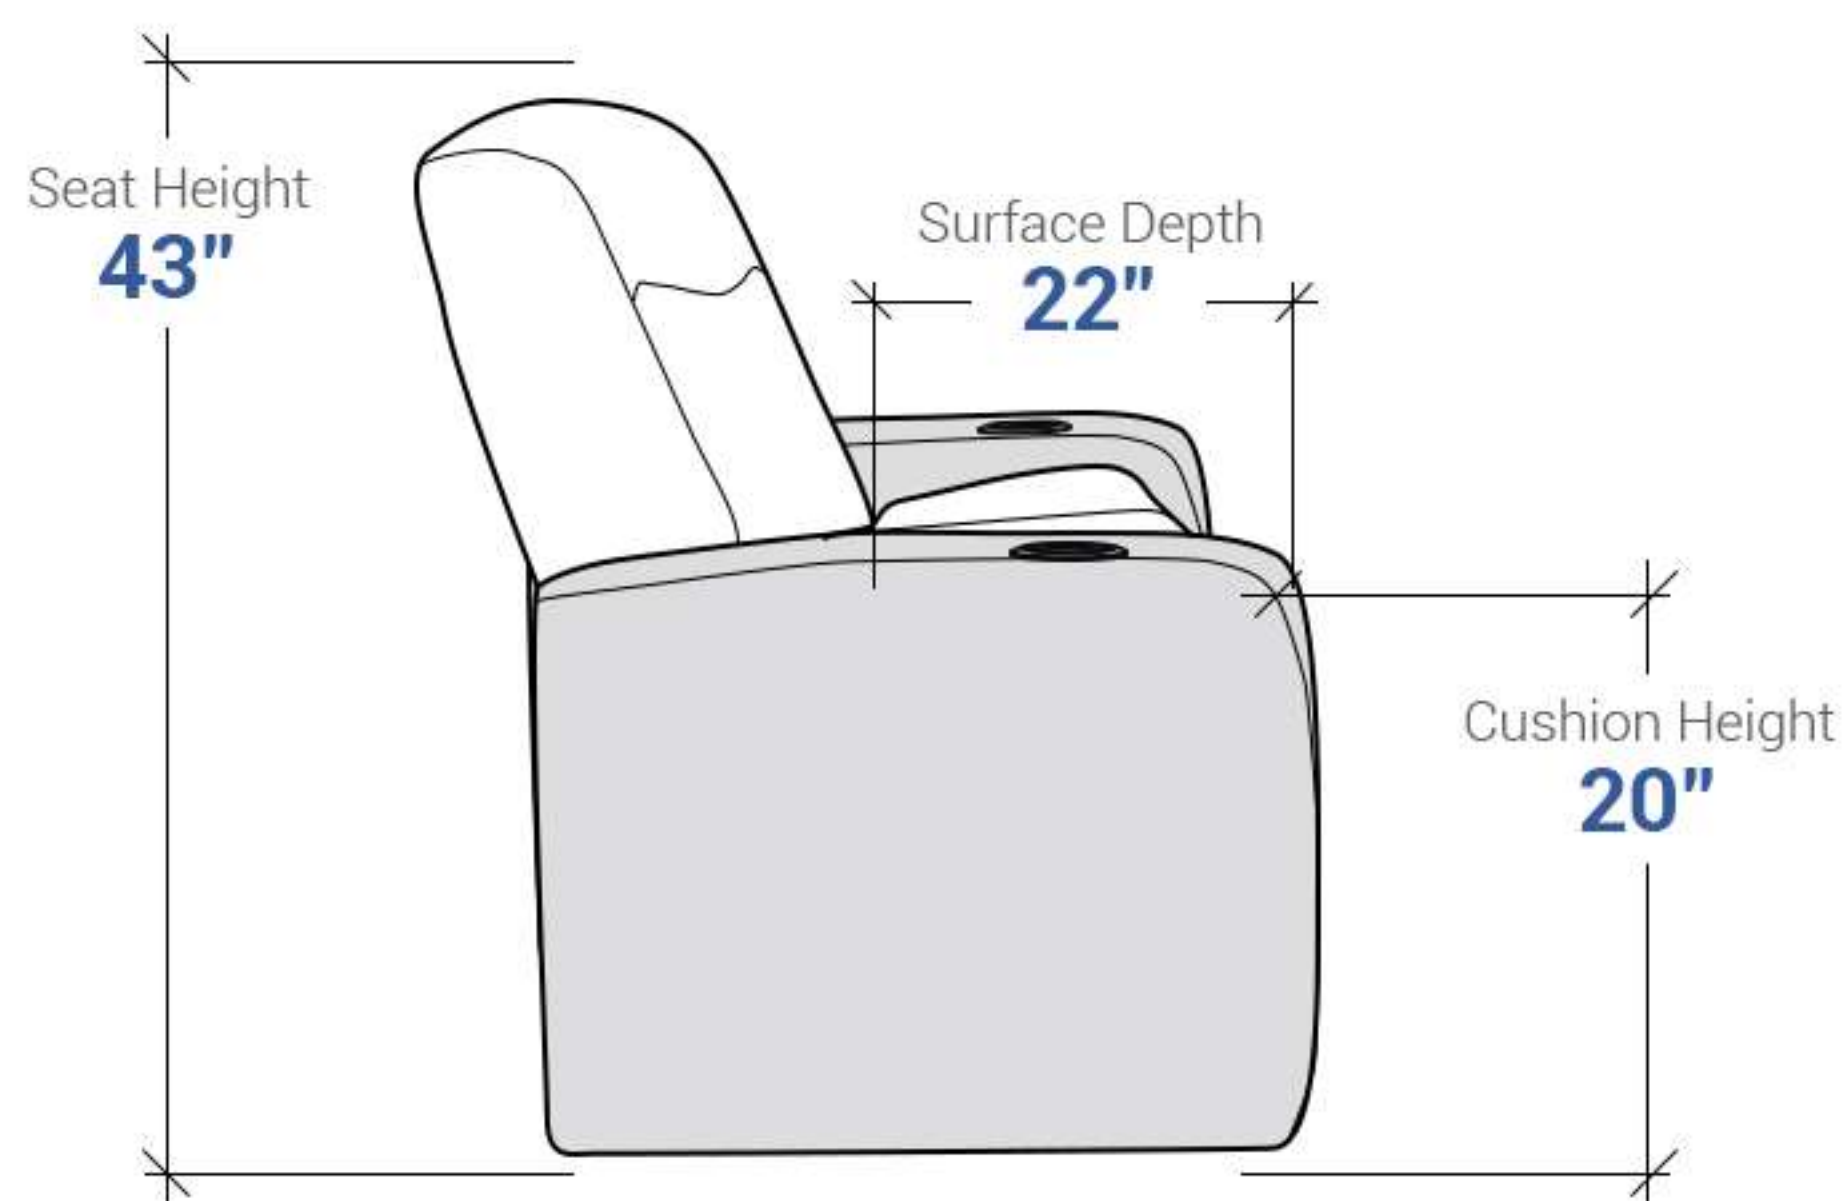

Distance needed from wall for full recline: **6"**

\*Rotate Chair 90° to fit through the door before attaching backrest

\*Rotate Chair 90° to fit through the door before attaching backrest

Distance needed from wall for full recline: **6"**