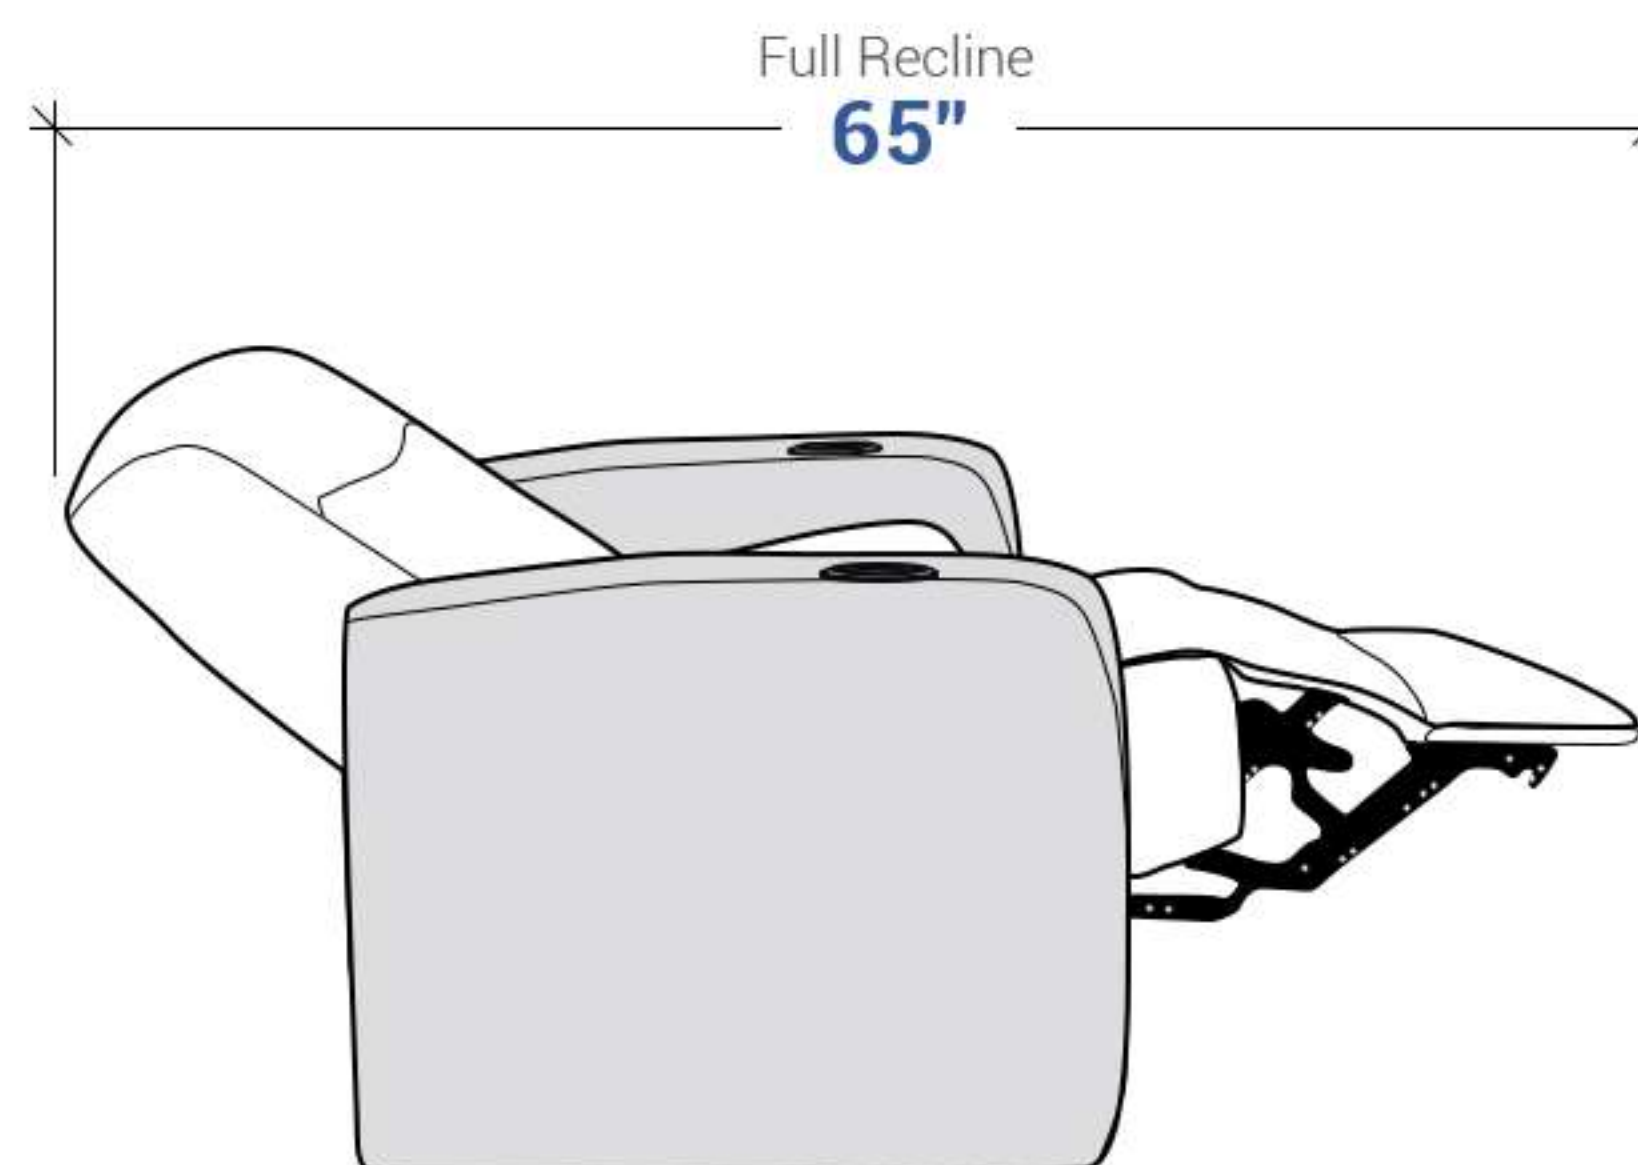

Distance needed from wall for full recline: **6"**

\*Rotate Chair 90° to fit through the door before attaching backrest

\*Rotate Chair 90° to fit through the door before attaching backrest

Distance needed from wall for full recline: **6"**